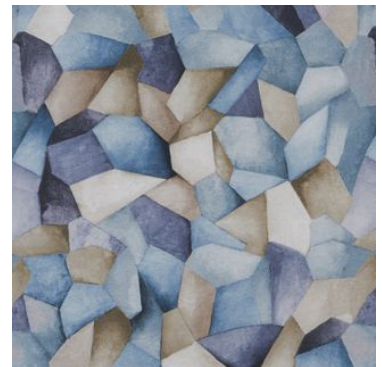

Statue Indigo