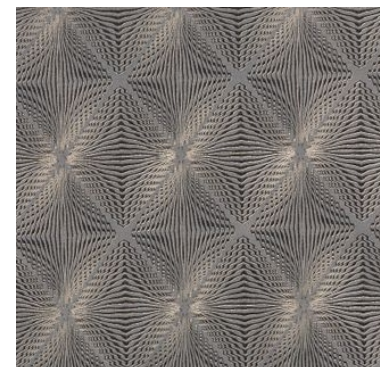

PERSPECTIVE ~ statement prints, textured semi-plains and tactile jacquards

Playing on optical illusions and embracing layered finishes, the Perspective Fabric collection includes statement prints, textured semi-plains and tactile jacquards. Taking inspiration from natural stone, marble effects and stonework, depth is created with two striking prints embracing three dimensional effects. Imbued with subtle hints of metallic, complementary jacquards further enhance the theme for creating multi layered interior schemes. Embracing a colour palette of charcoal tones, rusty oranges, deep moss greens and indigos, the fabrics have also been designed to complement the Perspective Wallpaper range.

Statue Pewter

Carve Pewter

Cast Stone

Pendulum Pewter

Sculpt Stone

Convex Stone

Ruben Pewter

Cast Pewter

Statue Quartz

Carve Quartz

Pendulum Quartz

Sculpt Graphite

Convex Quartz

Cast Quartz

Statue Rust

Carve Steel