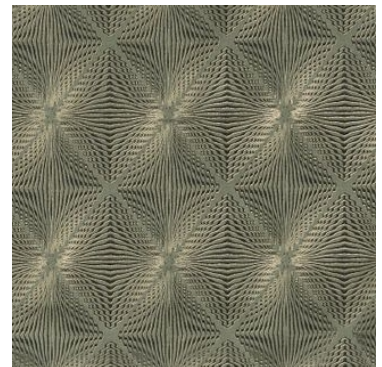

Sculpt Moss