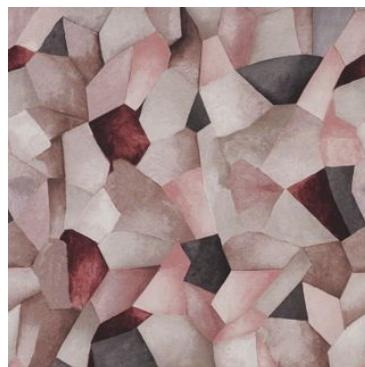

PERSPECTIVE ~ statement prints, textured semi-plains and tactile jacquards

Playing on optical illusions and embracing layered finishes, the Perspective Fabric collection includes statement prints, textured semi-plains and tactile jacquards. Taking inspiration from natural stone, marble effects and stonework, depth is created with two striking prints embracing three dimensional effects. Imbued with subtle hints of metallic, complementary jacquards further enhance the theme for creating multi layered interior schemes. Embracing a colour palette of charcoal tones, rusty oranges, deep moss greens and indigos, the fabrics have also been designed to complement the Perspective Wallpaper range.

Statue Pewter

Carve Pewter

Cast Stone

Pendulum Pewter

Sculpt Stone

Convex Stone

Ruben Pewter

Cast Pewter

Statue Quartz

Carve Quartz

Pendulum Quartz

Sculpt Graphite

Convex Quartz

Cast Quartz

Statue Rust

Carve Steel