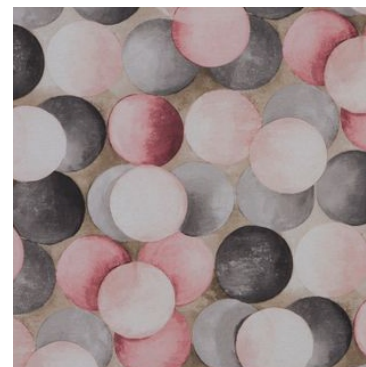

PERSPECTIVE ~ statement prints, textured semi-plains and tactile jacquards

Playing on optical illusions and embracing layered finishes, the Perspective Fabric collection includes statement prints, textured semi-plains and tactile jacquards. Taking inspiration from natural stone, marble effects and stonework, depth is created with two striking prints embracing three dimensional effects. Imbued with subtle hints of metallic, complementary jacquards further enhance the theme for creating multi layered interior schemes. Embracing a colour palette of charcoal tones, rusty oranges, deep moss greens and indigos, the fabrics have also been designed to complement the Perspective Wallpaper range.

Statue Pewter

Carve Pewter

Cast Stone

Pendulum Pewter

Sculpt Stone

Convex Stone

Ruben Pewter

Cast Pewter

Statue Quartz

Carve Quartz

Pendulum Quartz

Sculpt Graphite

Convex Quartz

Cast Quartz

Statue Rust

Carve Steel