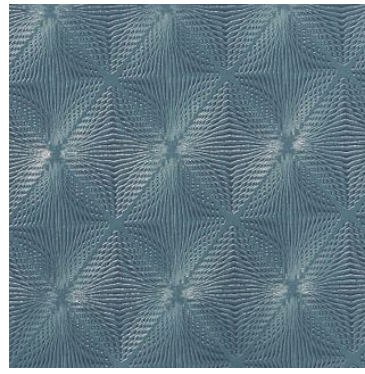

PERSPECTIVE ~ statement prints, textured semi-plains and tactile jacquards

Playing on optical illusions and embracing layered finishes, the Perspective Fabric collection includes statement prints, textured semi-plains and tactile jacquards. Taking inspiration from natural stone, marble effects and stonework, depth is created with two striking prints embracing three dimensional effects. Imbued with subtle hints of metallic, complementary jacquards further enhance the theme for creating multi layered interior schemes. Embracing a colour palette of charcoal tones, rusty oranges, deep moss greens and indigos, the fabrics have also been designed to complement the Perspective Wallpaper range.

Convex Lichen

Cast Lichen

Ruben Lichen

Statue Indigo

Carve Indigo

Pendulum Indigo

Sculpt Indigo

Cast Indigo