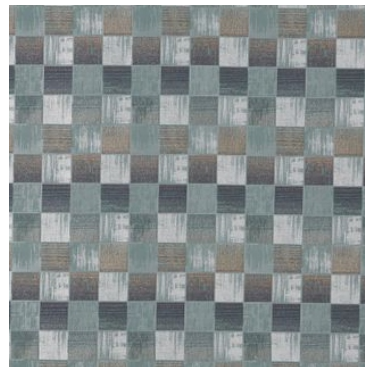

Ruben Lichen