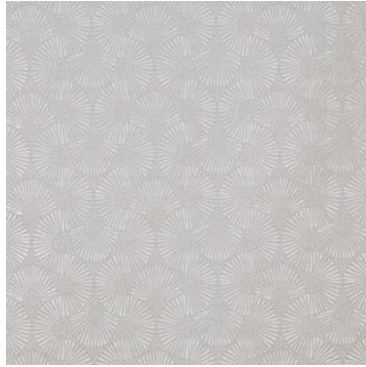

Carve Pewter