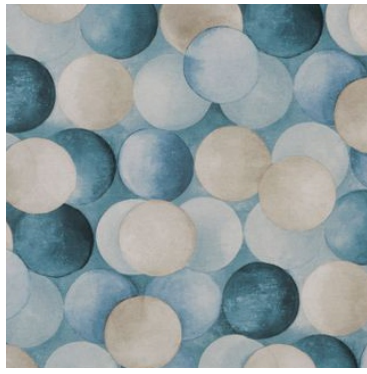

PERSPECTIVE ~ statement prints, textured semi-plains and tactile jacquards

Playing on optical illusions and embracing layered finishes, the Perspective Fabric collection includes statement prints, textured semi-plains and tactile jacquards. Taking inspiration from natural stone, marble effects and stonework, depth is created with two striking prints embracing three dimensional effects. Imbued with subtle hints of metallic, complementary jacquards further enhance the theme for creating multi layered interior schemes. Embracing a colour palette of charcoal tones, rusty oranges, deep moss greens and indigos, the fabrics have also been designed to complement the Perspective Wallpaper range.

Convex Lichen

Cast Lichen

Ruben Lichen

Statue Indigo

Carve Indigo

Pendulum Indigo

Sculpt Indigo

Cast Indigo