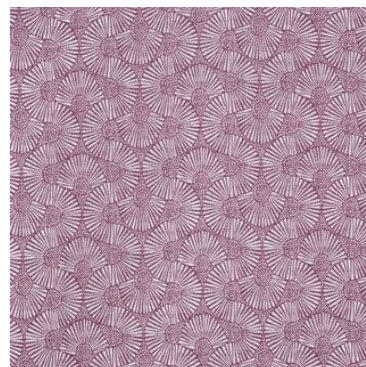

PERSPECTIVE ~ statement prints, textured semi-plains and tactile jacquards

Playing on optical illusions and embracing layered finishes, the Perspective Fabric collection includes statement prints, textured semi-plains and tactile jacquards. Taking inspiration from natural stone, marble effects and stonework, depth is created with two striking prints embracing three dimensional effects. Imbued with subtle hints of metallic, complementary jacquards further enhance the theme for creating multi layered interior schemes. Embracing a colour palette of charcoal tones, rusty oranges, deep moss greens and indigos, the fabrics have also been designed to complement the Perspective Wallpaper range.

Statue Pewter

Carve Pewter

Cast Stone

Pendulum Pewter

Sculpt Stone

Convex Stone

Ruben Pewter

Cast Pewter

Statue Quartz

Carve Quartz

Pendulum Quartz

Sculpt Graphite

Convex Quartz

Cast Quartz

Statue Rust

Carve Steel