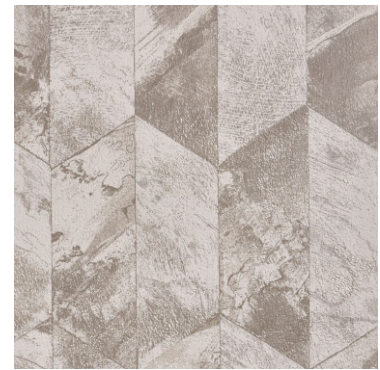

PERSPECTIVE WALLPAPER ~ eclectic mix of textures and pattern

The Perspective wallpaper collection has been designed to complement the range of fabrics, with an eclectic mix of textures and pattern. The two feature designs Sculptor and Grayson have been embellished with an embossed finish to enhance their three-dimensional effect. The metallic theme runs across the coordinating designs and magnifies their sculpted look. Etch, the textured semi plain allows you to add a corresponding colour to your room, in shades ranging from natural tones, damson shades to cerulean.

Sculptor Pewter

Engrave Pewter

Etch Pewter

Chisel Pewter

Etch Silver

Grayson Pewter

Etch Linen

Chisel Stonewash