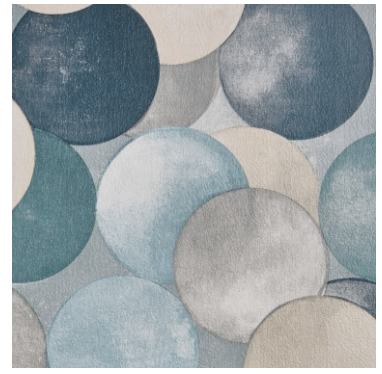

PERSPECTIVE WALLPAPER ~ eclectic mix of textures and pattern

The Perspective wallpaper collection has been designed to complement the range of fabrics, with an eclectic mix of textures and pattern. The two feature designs Sculptor and Grayson have been embellished with an embossed finish to enhance their three-dimensional effect. The metallic theme runs across the coordinating designs and magnifies their sculpted look. Etch, the textured semi plain allows you to add a corresponding colour to your room, in shades ranging from natural tones, damson shades to cerulean.

Engrave Linen

Etch Chalk

Engrave Quartz

Etch Quartz

Chisel Quartz

Sculptor Quartz

Etch Damson

Grayson Indigo

Etch Indigo

Engrave Indigo

Chisel Sky

Etch Sky

PERSPECTIVE COLLECTION DETAILS

Chisel

Non Woven
42cm | Straight Match

Engrave