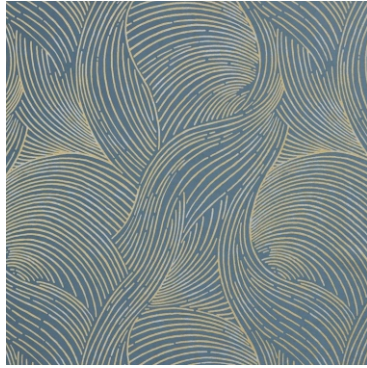

PERSPECTIVE WALLPAPER ~ eclectic mix of textures and pattern

The Perspective wallpaper collection has been designed to complement the range of fabrics, with an eclectic mix of textures and pattern. The two feature designs Sculptor and Grayson have been embellished with an embossed finish to enhance their three-dimensional effect. The metallic theme runs across the coordinating designs and magnifies their sculpted look. Etch, the textured semi plain allows you to add a corresponding colour to your room, in shades ranging from natural tones, damson shades to cerulean.

Engrave Linen

Etch Chalk

Engrave Quartz

Etch Quartz

Chisel Quartz

Sculptor Quartz

Etch Damson

Grayson Indigo

Etch Indigo

Engrave Indigo

Chisel Sky

Etch Sky

PERSPECTIVE COLLECTION DETAILS

Chisel

Non Woven
42cm | Straight Match

Engrave