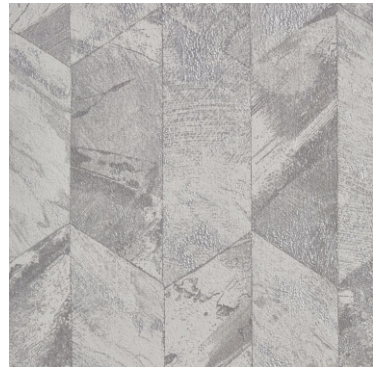

Chisel Pewter