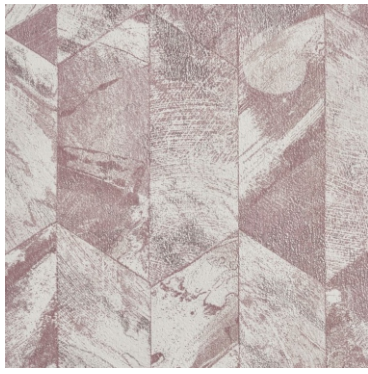

PERSPECTIVE WALLPAPER ~ eclectic mix of textures and pattern

The Perspective wallpaper collection has been designed to complement the range of fabrics, with an eclectic mix of textures and pattern. The two feature designs Sculptor and Grayson have been embellished with an embossed finish to enhance their three-dimensional effect. The metallic theme runs across the coordinating designs and magnifies their sculpted look. Etch, the textured semi plain allows you to add a corresponding colour to your room, in shades ranging from natural tones, damson shades to cerulean.

Engrave Linen

Etch Chalk

Engrave Quartz

Etch Quartz

Chisel Quartz

Sculptor Quartz

Etch Damson

Grayson Indigo

Etch Indigo

Engrave Indigo

Chisel Sky

Etch Sky

PERSPECTIVE COLLECTION DETAILS

Chisel

Non Woven
42cm | Straight Match

Engrave