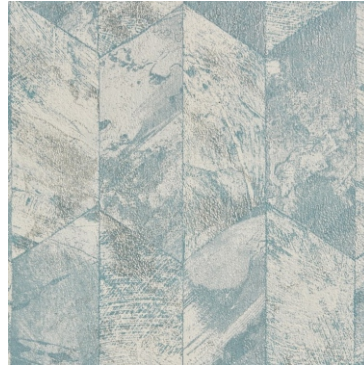

PERSPECTIVE WALLPAPER ~ eclectic mix of textures and pattern

The Perspective wallpaper collection has been designed to complement the range of fabrics, with an eclectic mix of textures and pattern. The two feature designs Sculptor and Grayson have been embellished with an embossed finish to enhance their three-dimensional effect. The metallic theme runs across the coordinating designs and magnifies their sculpted look. Etch, the textured semi plain allows you to add a corresponding colour to your room, in shades ranging from natural tones, damson shades to cerulean.

Engrave Linen

Etch Chalk

Engrave Quartz

Etch Quartz

Chisel Quartz

Sculptor Quartz

Etch Damson

Grayson Indigo

Etch Indigo

Engrave Indigo

Chisel Sky

Etch Sky

PERSPECTIVE COLLECTION DETAILS

Chisel

Non Woven
42cm | Straight Match

Engrave