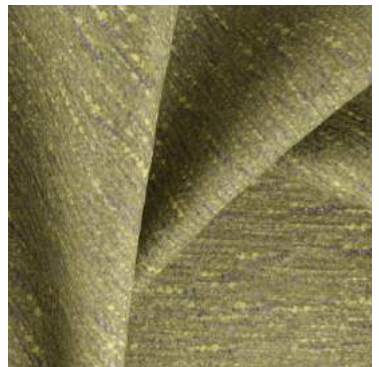

Matica Moss