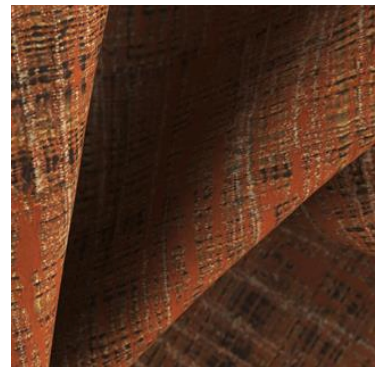

## TOLEDO ~ textured drapery & multi-purpose fabrics

A trio of beautiful textures that stand alone as individuals, but yet are subtly very much in sync to create a masterly collection of beautiful drapery options. The designs include, Geomana, an opulent satin finish, Rotana, a channel like weave and Tala, a structured slub effect, that gives a linen look.

**Geomana Teal**

**Rotana Sky**

**Tala Denim**

**Tala Horizon**

**Geomana Navy**

**Tala Oasis**

**Tala Tea**

**Rotana Spring**

**Geomana Chartreuse**

**Rotana Zest**

**Geomana Tinsel**

**Geomana Gold**

**Tala Seagrass**

**Tala Melon**

**Rotana Antique**

**Rotana Rust**

**Geomana Terra**

**Tala Spice**

**Rotana Fushsia**

**Tala Peony**

**Tala Lavender**

**Tala Boudoir**

**Rotana Blush**

**Tala Snow**