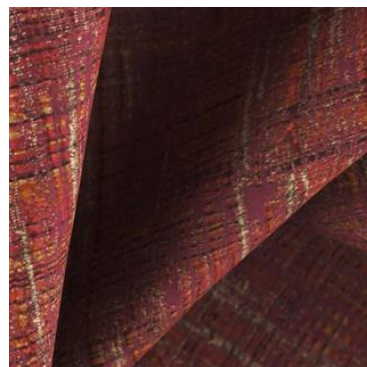

## TOLEDO ~ textured drapery & multi-purpose fabrics

A trio of beautiful textures that stand alone as individuals, but yet are subtly very much in sync to create a masterly collection of beautiful drapery options. The designs include, Geomana, an opulent satin finish, Rotana, a channel like weave and Tala, a structured slub effect, that gives a linen look.

**Geomana Teal**

**Rotana Sky**

**Tala Denim**

**Tala Horizon**

**Geomana Navy**

**Tala Oasis**

**Tala Tea**

**Rotana Spring**

**Geomana Chartreuse**

**Rotana Zest**

**Geomana Tinsel**

**Geomana Gold**

**Tala Seagrass**

**Tala Melon**

**Rotana Antique**

**Rotana Rust**

**Geomana Terra**

**Tala Spice**

**Rotana Fushsia**

**Tala Peony**

**Tala Lavender**

**Tala Boudoir**

**Rotana Blush**

**Tala Snow**