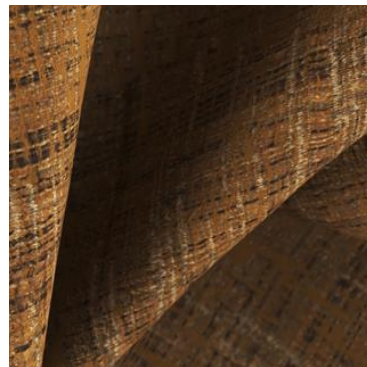

## TOLEDO ~ textured drapery & multi-purpose fabrics

A trio of beautiful textures that stand alone as individuals, but yet are subtly very much in sync to create a masterly collection of beautiful drapery options. The designs include, Geomana, an opulent satin finish, Rotana, a channel like weave and Tala, a structured slub effect, that gives a linen look.

**Geomana Chartreuse**

**Rotana Zest**

**Geomana Tinsel**

**Geomana Gold**

**Tala Seagrass**

**Tala Melon**

**Rotana Antique**

**Rotana Rust**